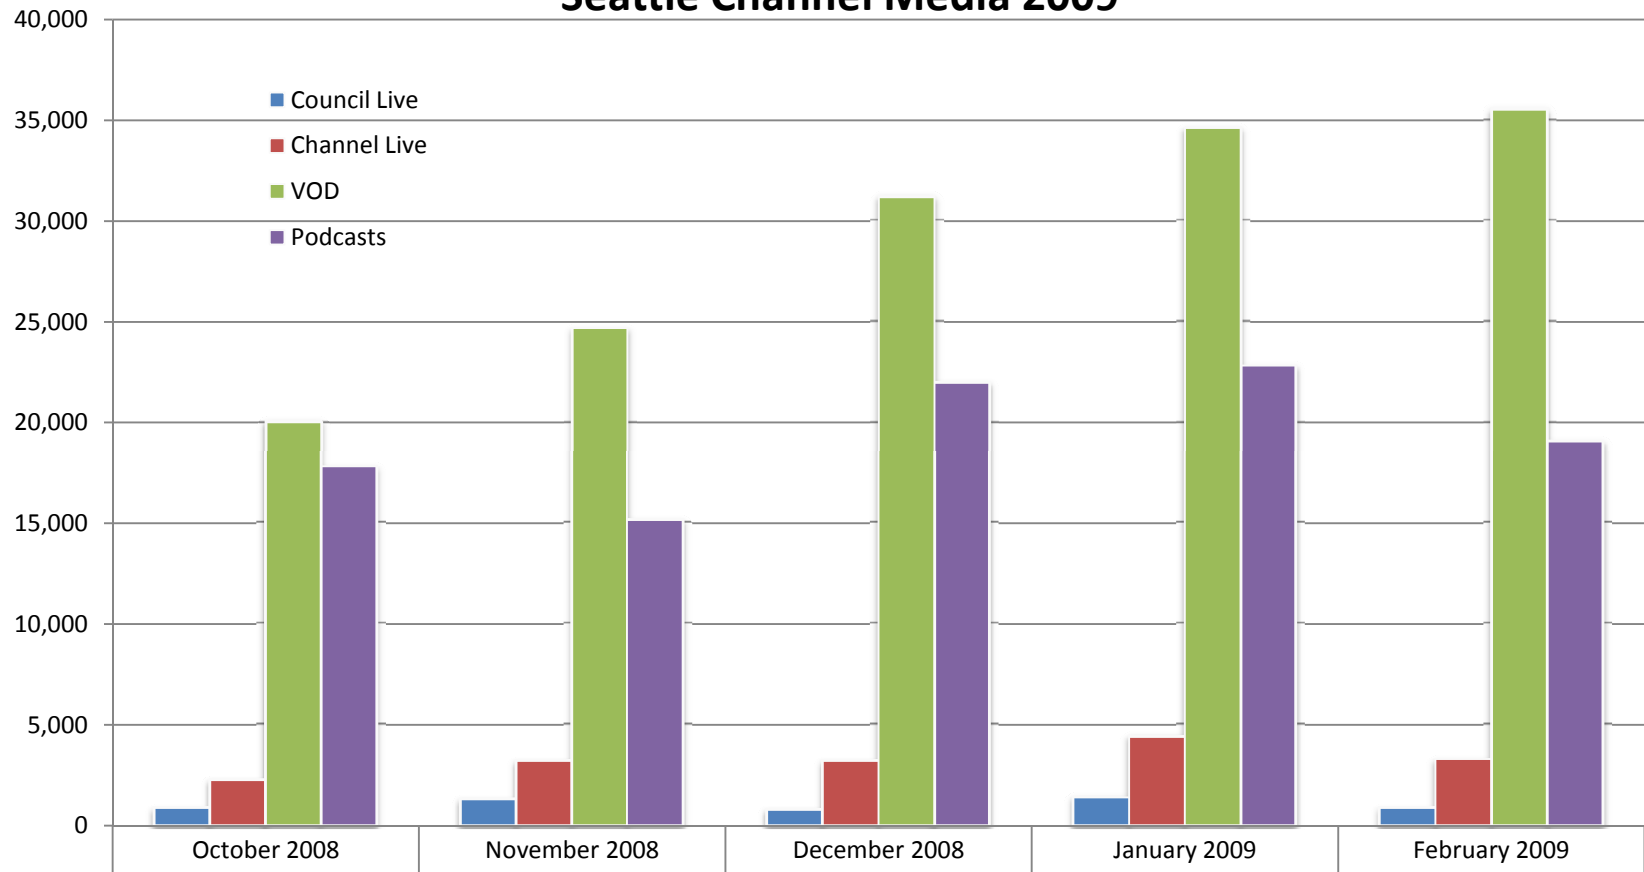

Seattle Channel Media 2009

■ Council Live	830	1,268	753	1,385	849
■ Channel Live	2,219	3,190	3,196	4,415	3,252
■ VOD	20,042	24,661	31,178	34,566	35,535
■ Podcasts	17,785	15,138	21,967	22,784	19,064